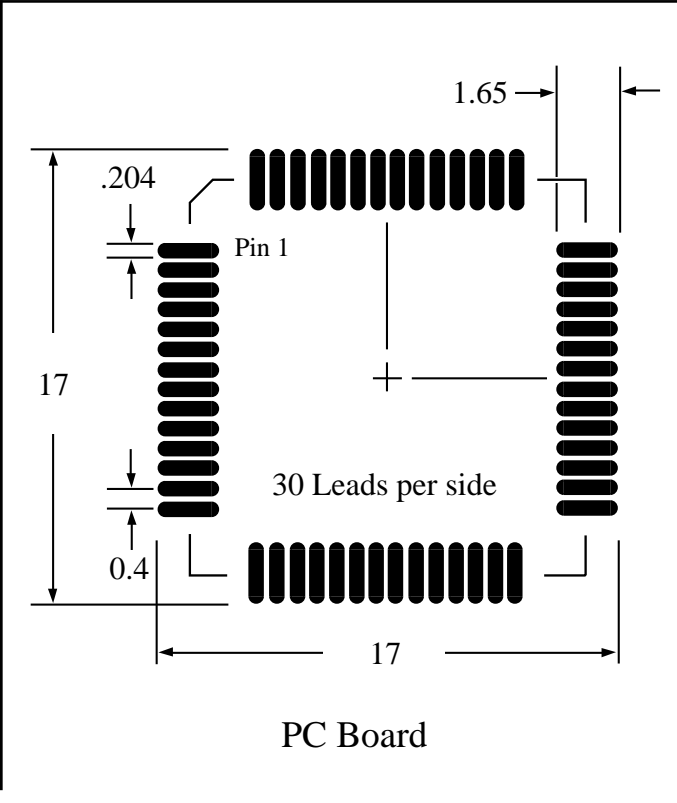

Part # **LQFP120T15.7-2.0**  
 Leads **120** Pitch **0.4mm**  
 Body Size **14mmSQ**

Dwg LQ120P4.pdf

**TopLine**<sup>TM</sup>

Tel 1-714-898-3830

info@toplinedummy.com

Dimensions = mm