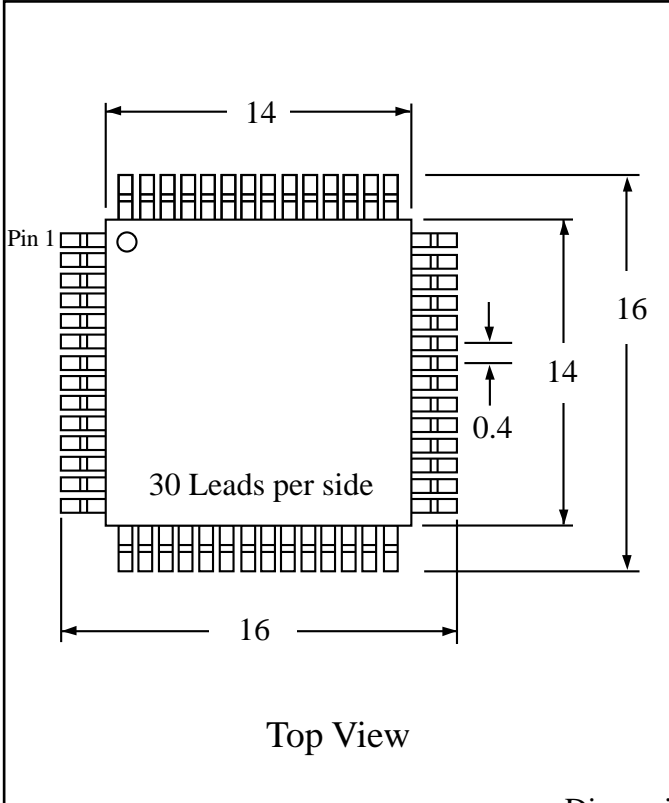

Part # **LQFP120T15.7-2.0**  
 Leads **120** Pitch **0.4mm**  
 Body Size **14mmSQ**

Dwg LQ120P4.pdf

**TopLine**<sup>TM</sup>

Tel 1-714-898-3830

info@toplinedummy.com

Dimensions = mm