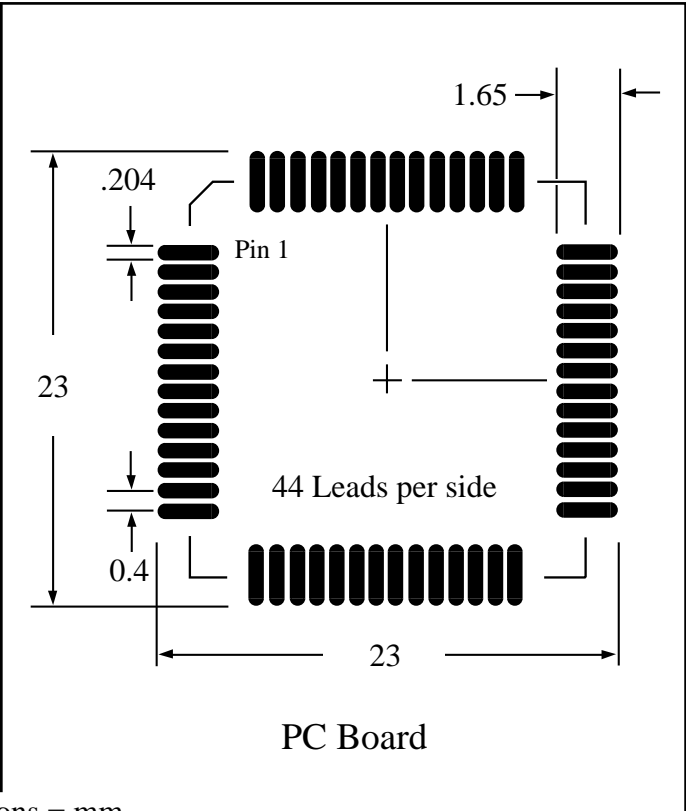

Part # **LQFP176T15.7-2.0**  
 Leads **176** Pitch **0.4mm**  
 Body Size **20mmSQ**

Dwg LQ176P4.pdf

**TopLine**<sup>TM</sup>

Tel 1-714-898-3830

info@toplinedummy.com

Dimensions = mm