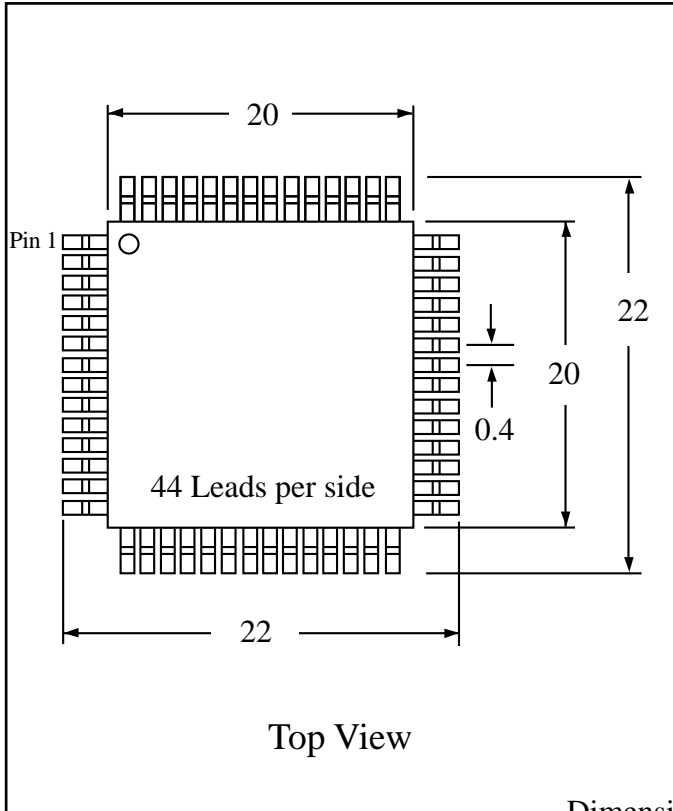

Part # **LQFP176T15.7-2.0**  
 Leads **176** Pitch **0.4mm**  
 Body Size **20mmSQ**

Dwg LQ176P4.pdf

**TopLine**<sup>TM</sup>

Tel 1-714-898-3830

info@toplinedummy.com

Dimensions = mm