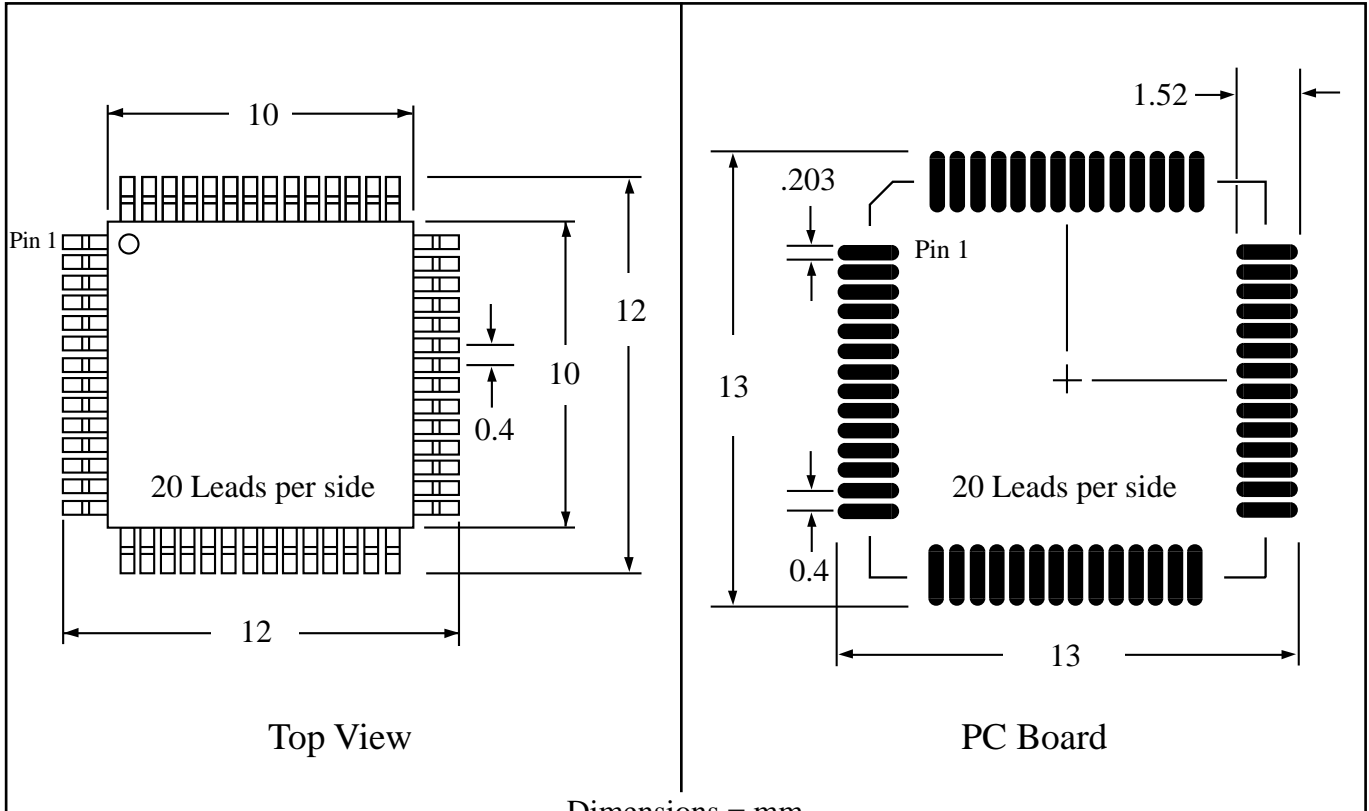

Part # **LQFP80T15.7-2.0**
 Leads **80** Pitch **0.4mm**
 Body Size **10mmSQ**

TopLine™
 Tel 1-714-898-3830
 info@toplinedummy.com

Dwg LQ80P4.pdf

Dimensions = mm