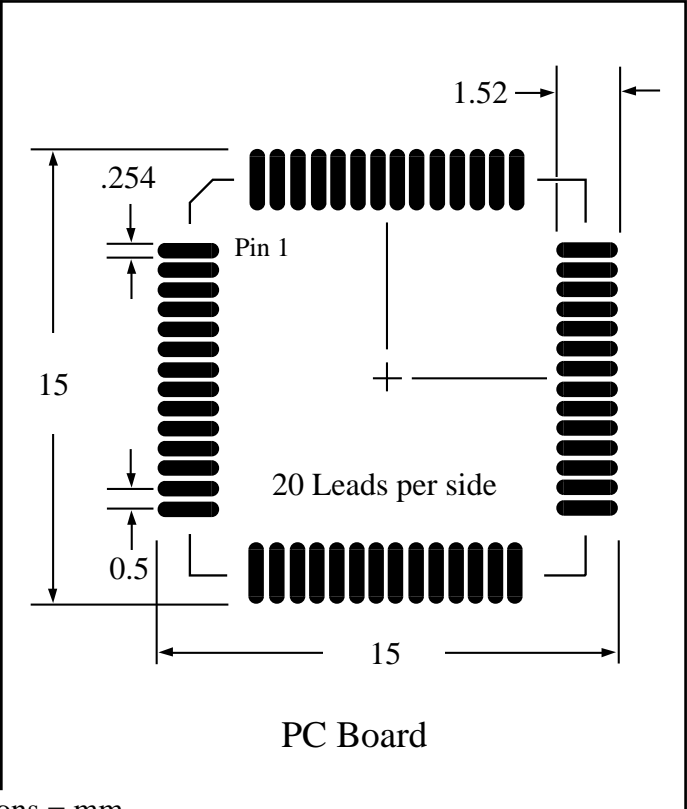

Part # **LQFP80T19.7-2.0**  
 Leads **80** Pitch **0.5mm**  
 Body Size **12mmSQ**

Dwg LQ80P5.pdf

**TopLine**™  
 Tel 1-714-898-3830  
 info@toplinedummy.com

Dimensions = mm