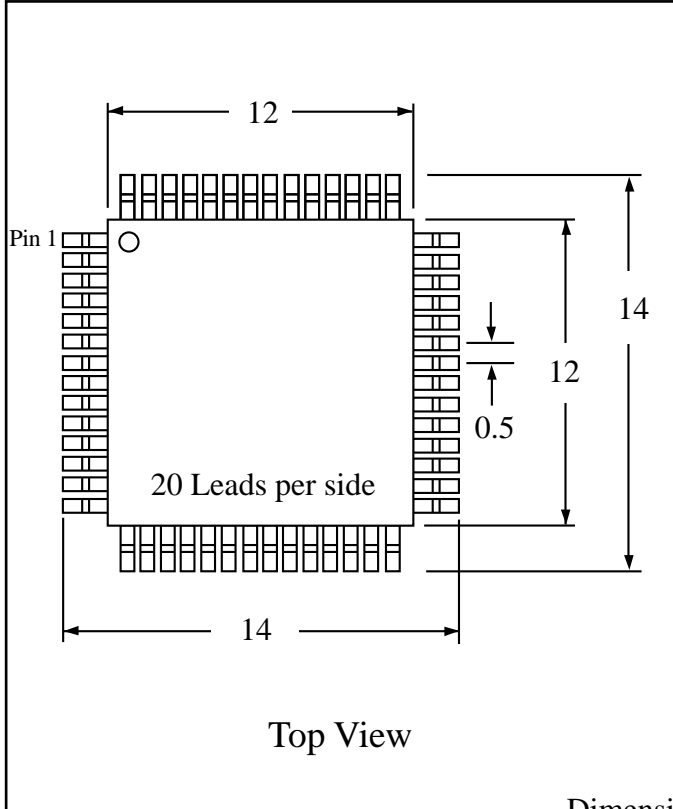

Part # **LQFP80T19.7-2.0**  
 Leads **80** Pitch **0.5mm**  
 Body Size **12mmSQ**

Dwg LQ80P5.pdf

**TopLine**™  
 Tel 1-714-898-3830  
 info@toplinedummy.com

Dimensions = mm