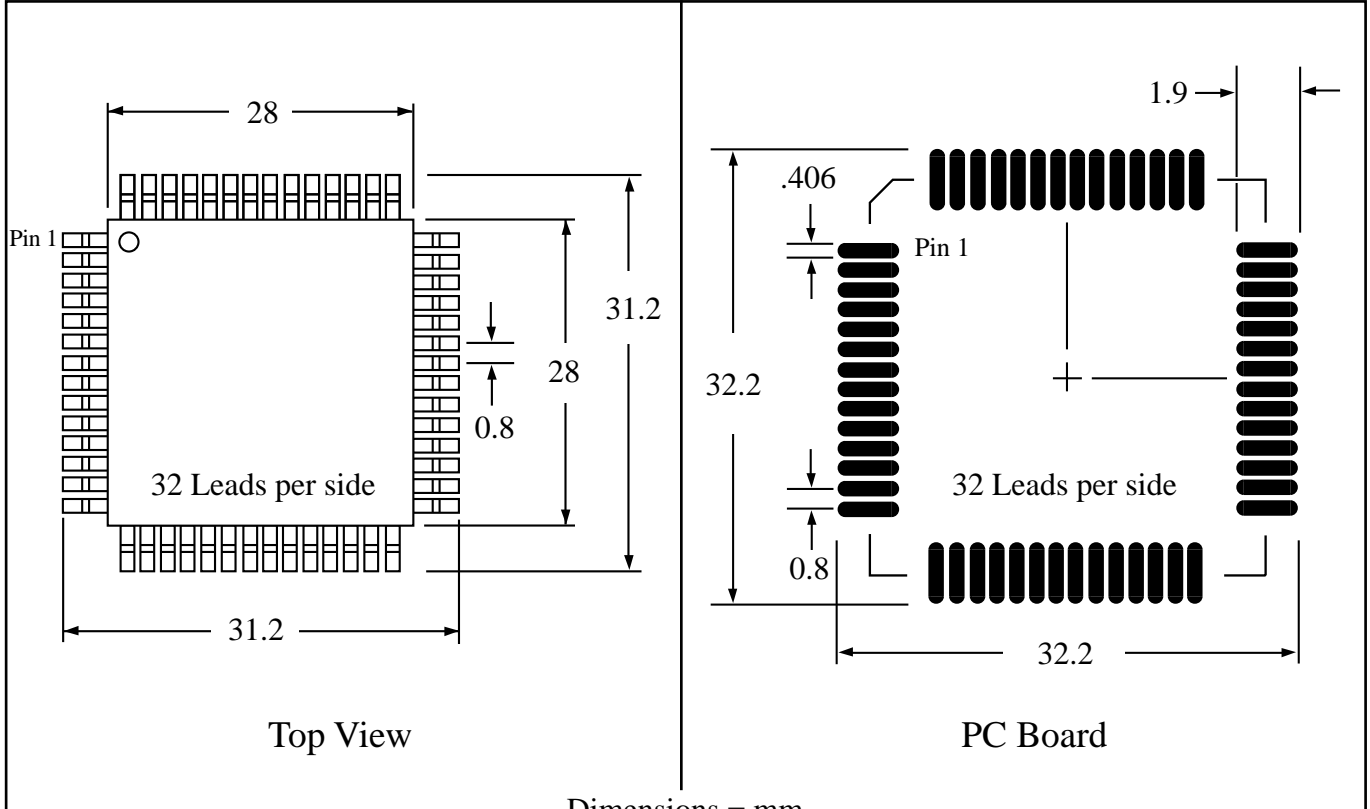

Part # **QFP128T30-3.2**
 Leads **128** Pitch **0.8mm**
 Body Size **28mmSQ**

TopLineTM
 Tel 1-714-898-3830
 info@toplinedummy.com

Dwg Q128P832.pdf

Dimensions = mm