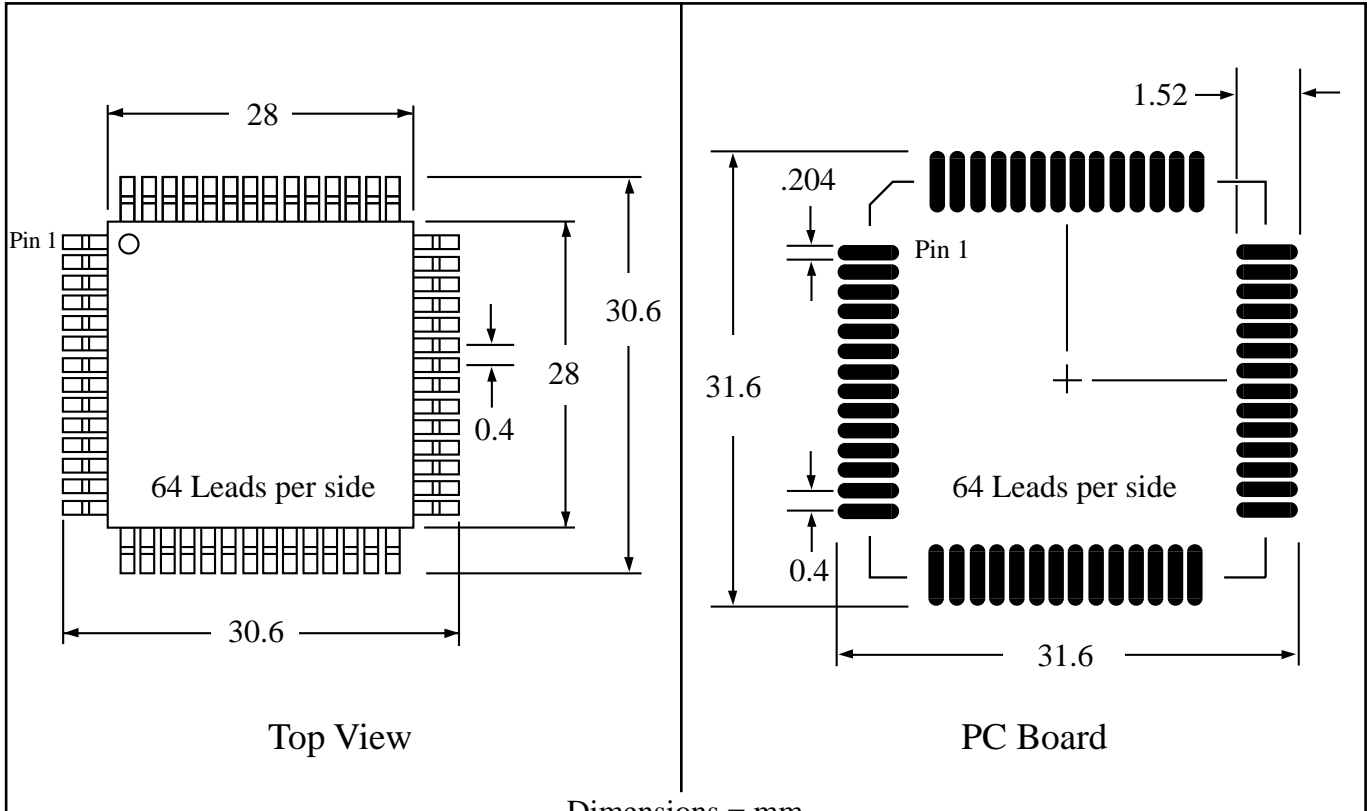

Part # **QFP256T15.7-2.6**
 Leads **256** Pitch **0.4mm**
 Body Size **28mmSQ**

TopLine™
 Tel 1-714-898-3830
 info@toplinedummy.com

Dwg Q256P426.pdf

Dimensions = mm