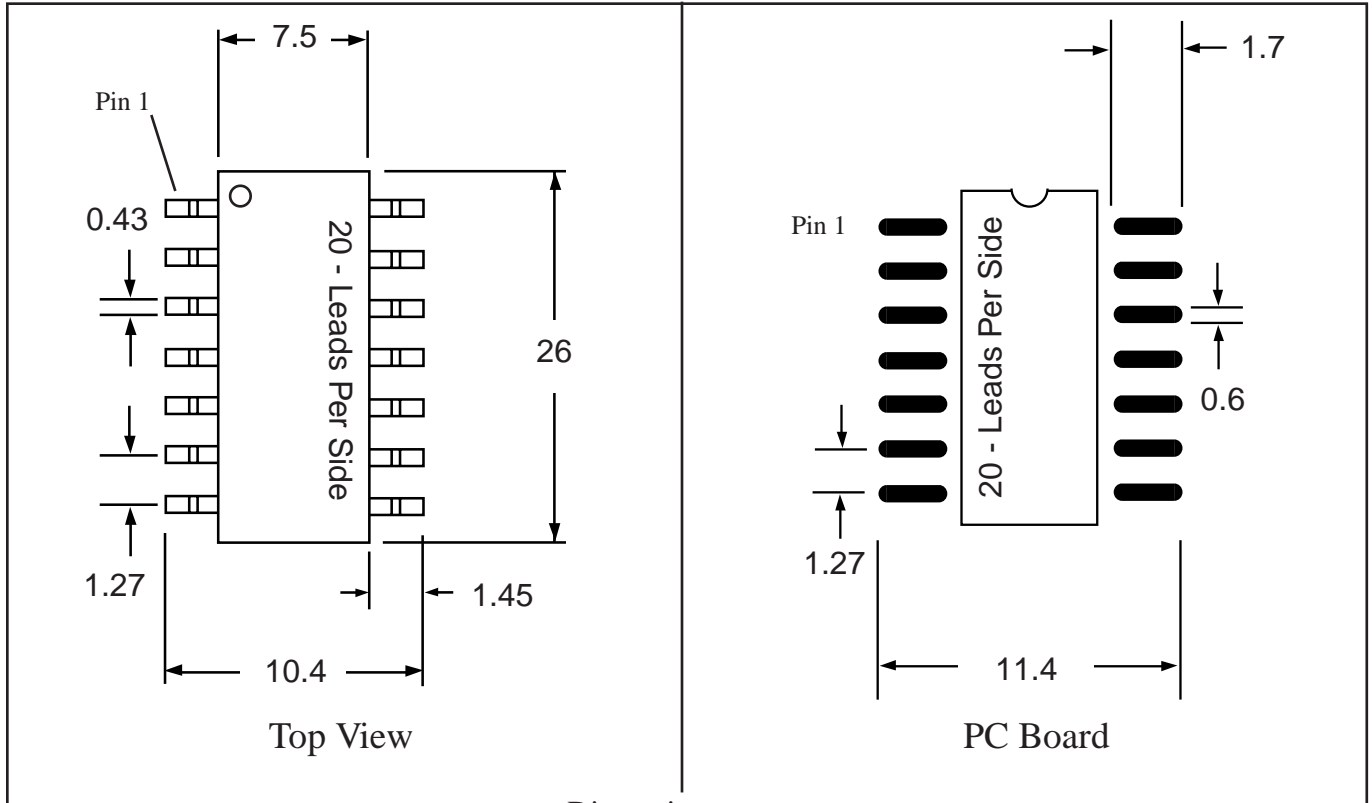

Part # **SOL40**

Leads **40** Pitch **1.27mm (.05")**

Body Size **300mil (7.5mm)**

TopLineTM

Tel 1-714-898-3830

info@topline.tv

Dimensions = mm