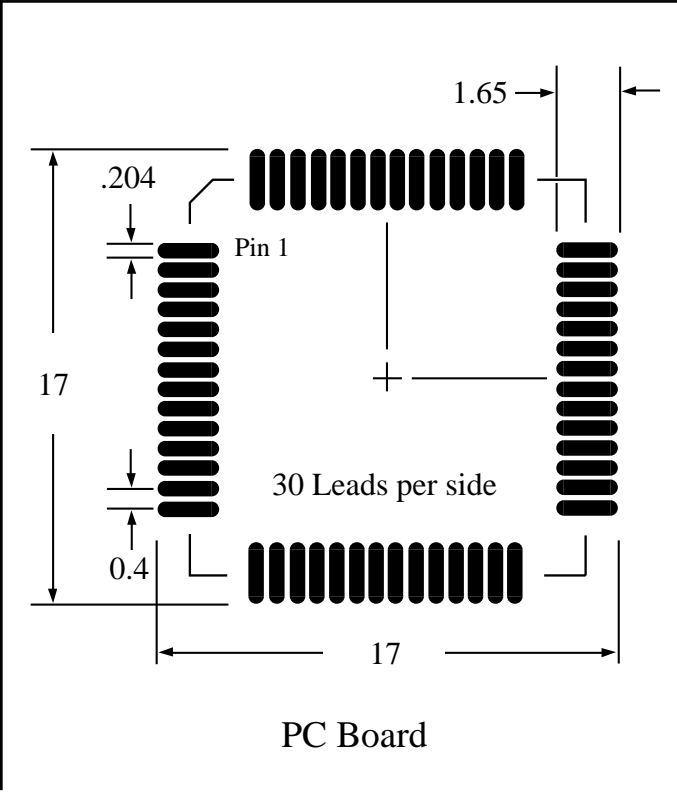

Part # **TQFP120T15.7-2.0**
 Leads **120** Pitch **0.4mm**
 Body Size **14mmSQ**

Dwg TQ120P4.pdf

TopLineTM
 Tel 1-714-898-3830
 info@toplinedummy.com

Dimensions = mm