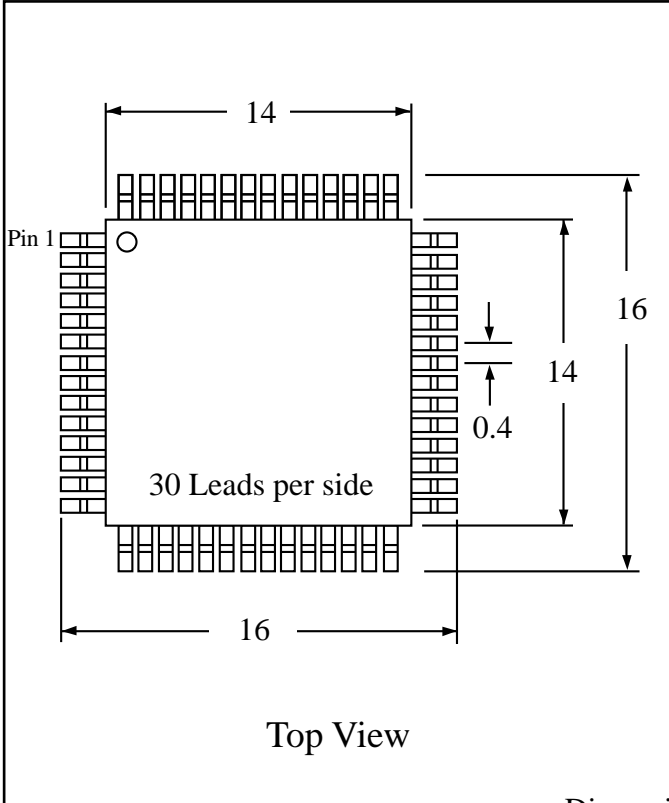

Part # **TQFP120T15.7-2.0**
 Leads **120** Pitch **0.4mm**
 Body Size **14mmSQ**

Dwg TQ120P4.pdf

TopLineTM
 Tel 1-714-898-3830
 info@toplinedummy.com

Dimensions = mm