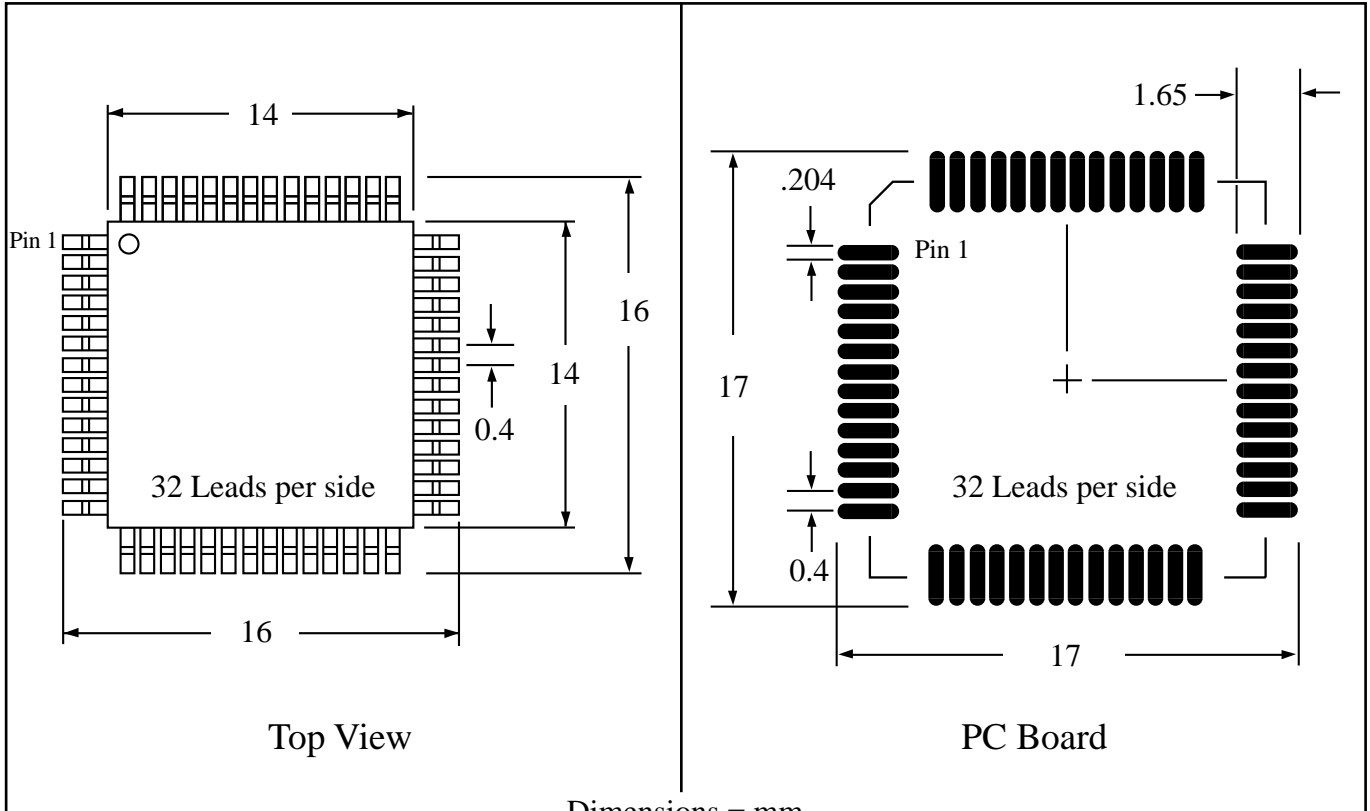

Part # **TQFP128T15.7-2.0**  
 Leads **128** Pitch **0.4mm**  
 Body Size **14mmSQ**

**TopLine**™  
 Tel 1-714-898-3830  
 info@toplinedummy.com

Dwg TQ128P4.pdf

Dimensions = mm