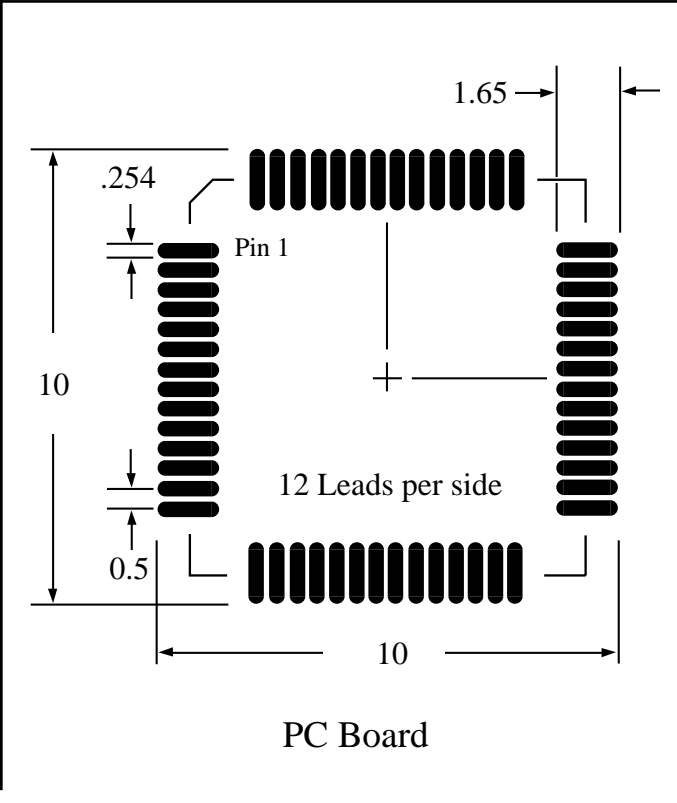

Part # **TQFP48T19.7-2.0**
 Leads **48** Pitch **0.5mm**
 Body Size **7mmSQ**

Dwg TQ48P5.pdf

TopLineTM

Tel 1-714-898-3830

info@toplinedummy.com

Dimensions = mm