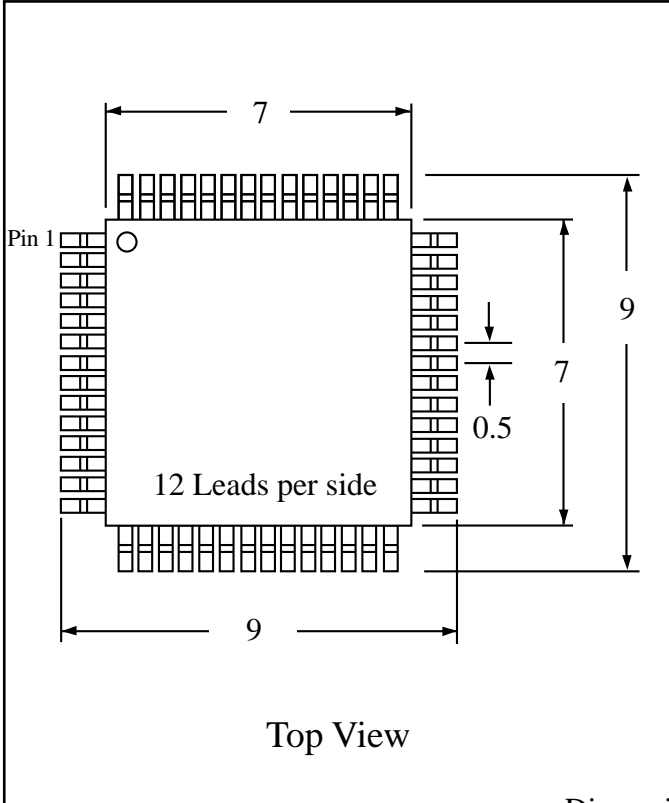

Part # **TQFP48T19.7-2.0**
 Leads **48** Pitch **0.5mm**
 Body Size **7mmSQ**

Dwg TQ48P5.pdf

TopLineTM

Tel 1-714-898-3830

info@toplinedummy.com

Dimensions = mm