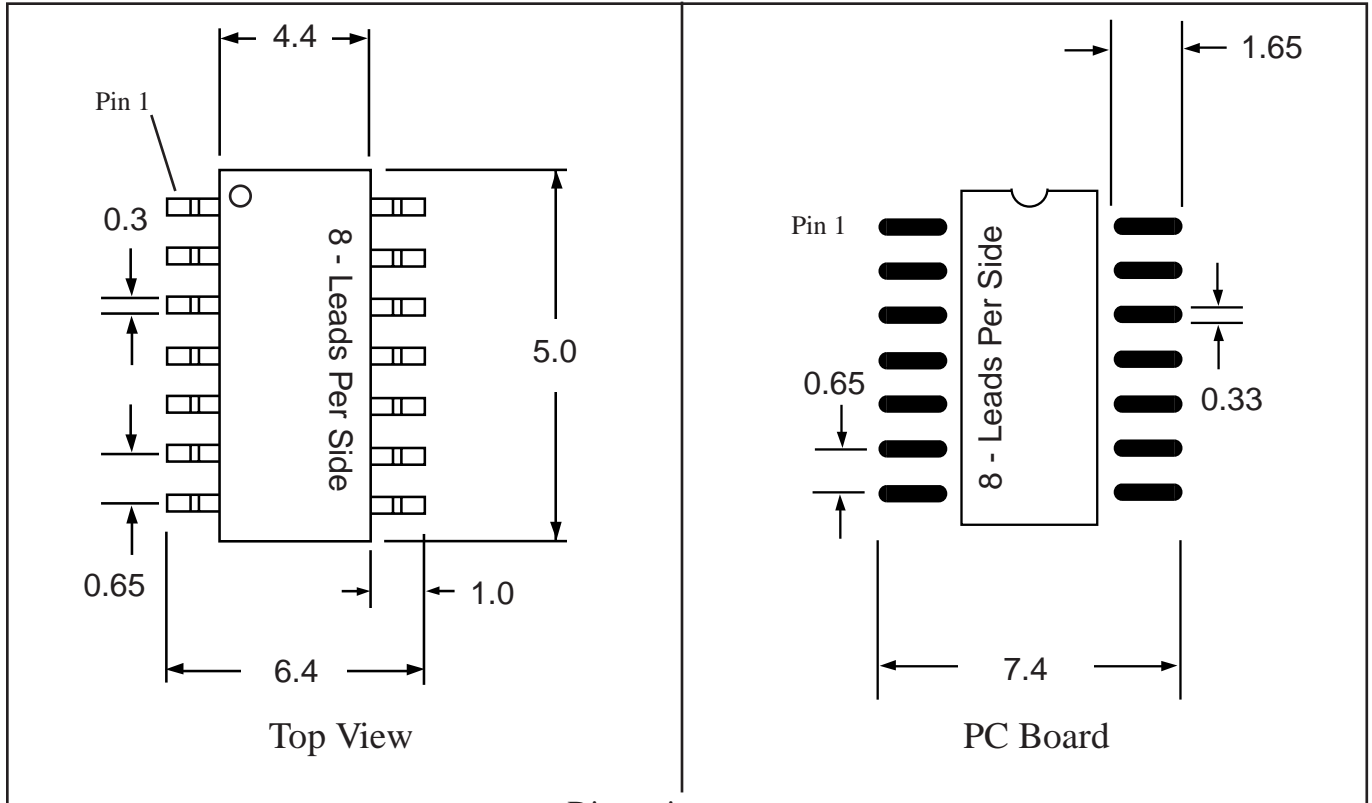

Part # **TSSOP16M25**  
 Leads **16** Pitch **0.65mm**  
 Body Size (Width) **4.4mm**

**TopLine**™  
 Tel 1-714-898-3830  
 info@topline.tv

Dimensions = mm